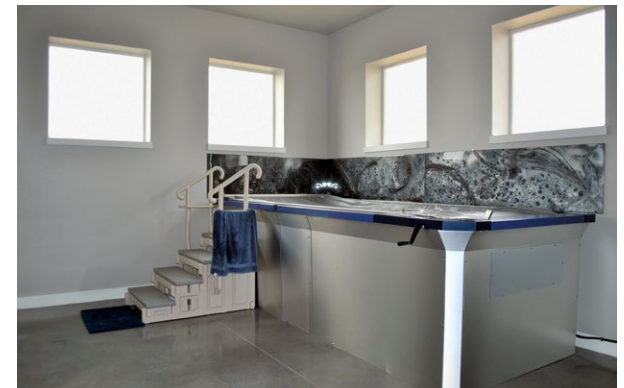

Aboveground Outdoor Installation

Aboveground Indoor Installation